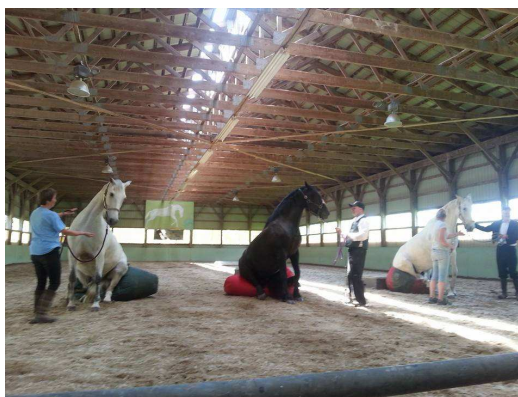

Join Us At Winsong Farm For Our 2014 Fall Fund Raisers

Please join us to help support HorsePlay Sanctuary

HORSEPLAY SANCTUARY

"People helping horses helping people"

'Horseplay Sanctuary has two key mandates, a therapeutic riding program for children and adults with special needs (these include physical disabilities like MS, Cerebral Palsy, spinal cord injuries, and cognitive ones like Autism), and a rescue for horses at risk of slaughter, neglect or abuse. We also run programs for women and youth at risk (eg. women escaping abusive relationships, kids at risk of substance abuse, dropping out of school etc.). '

Lillian Tepera

Special Guest M.C. – We are pleased to have Marie-Lynn Hammond as our Master of Ceremonies. Marie-Lynn, who's been called one of Canada's best singer-songwriters, has always loved horses. In 2013 she released a CD, *HoofBeats* that features 12 original songs about horses.

We hope you can join us to support a great cause and see some wonderful horses performing under saddle as well as liberty

Location: Winsong Farm: Near Nobleton

2 Dates: Sunday September 28 2014 and Sunday October 19 2014